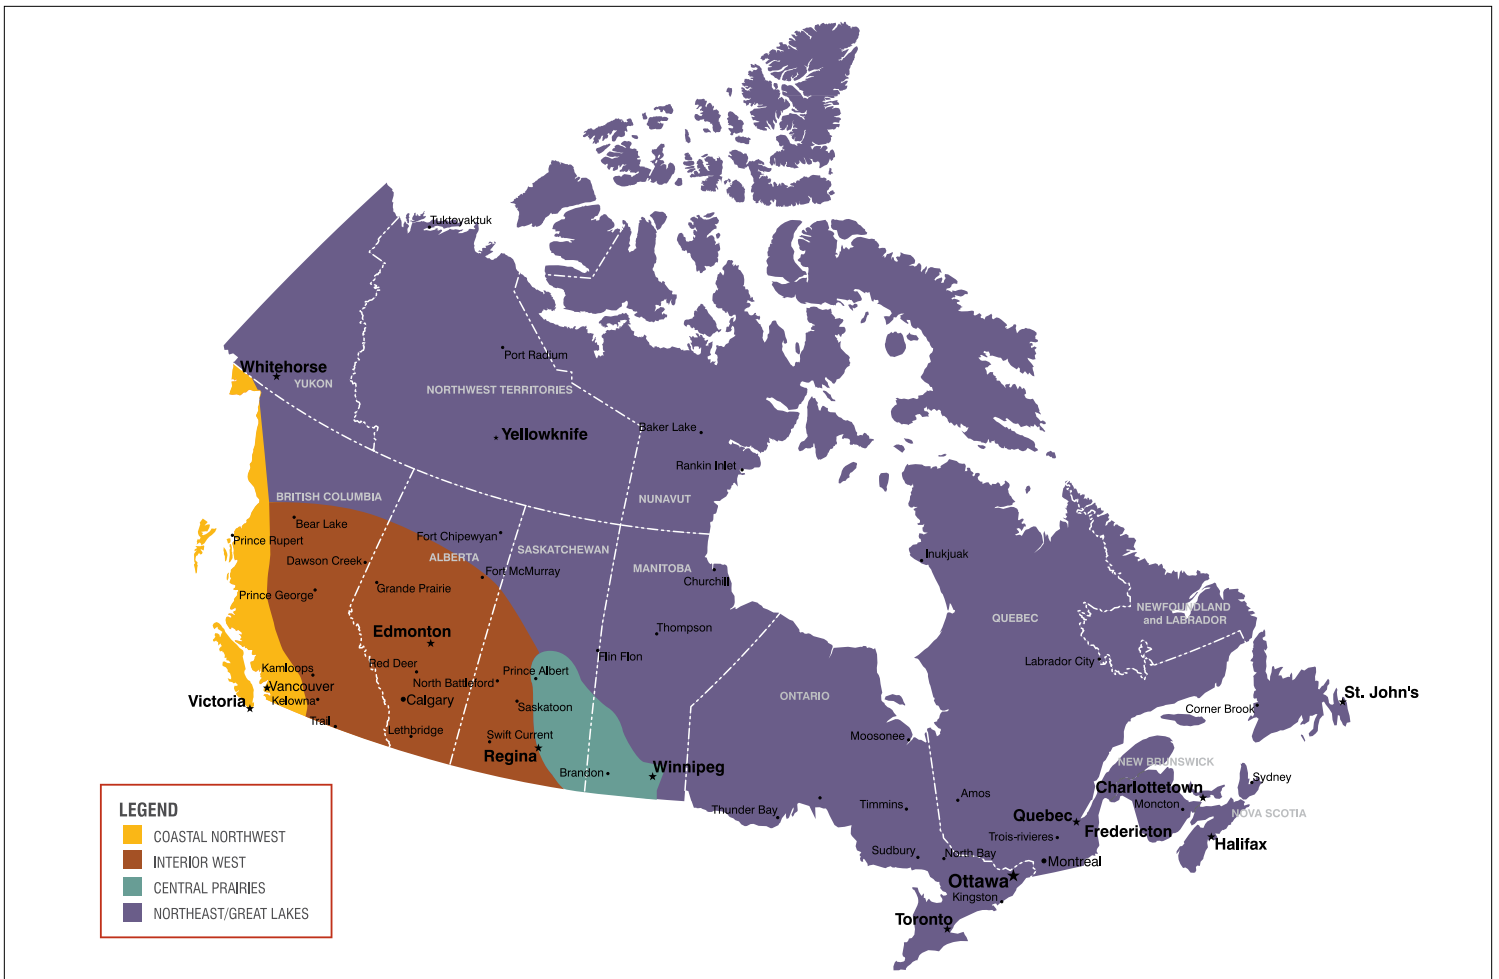

Northeast/Great Lakes

Grasses Sweet Vernal Grass

Trees Hickory/Pecan

Walnut, Black

Willow, Black

Alder, Red

Bayberry/Wax Myrtle

Beech

Birch

Cottonwood

Elm

Hazelnut

Sycamore, Eastern

Central Prairies

Grasses Corn Pollen

Orchard

Wheat Pollen

Trees Hickory/Pecan

Willow, Black

Birch

Cottonwood

Elm

Hackberry

Sycamore, Eastern

Weeds Kochia/Firebush

Sage Mix

Canada Allergy Panel Regions (Canine/Feline/Equine)[†]

Laboratory Customer Support: 1-800-667-3411, option 1, option 1

[†]A larger map of regional panel boundaries is available at idexx.ca/allergy or call Laboratory Services Customer Support at 1-800-667-3411, option 1, option 1.